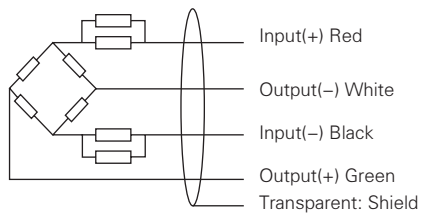

Adopt shielded, 4 conductor cable: Φ6.2 ± 0.1mm

Capacity	Standard cable length (m)
60Kg	3
130Kg	
250Kg	
280Kg	
500Kg	6
1t	
2t	
3.5t	
5t	15
10t	
13t	
28t	
60t